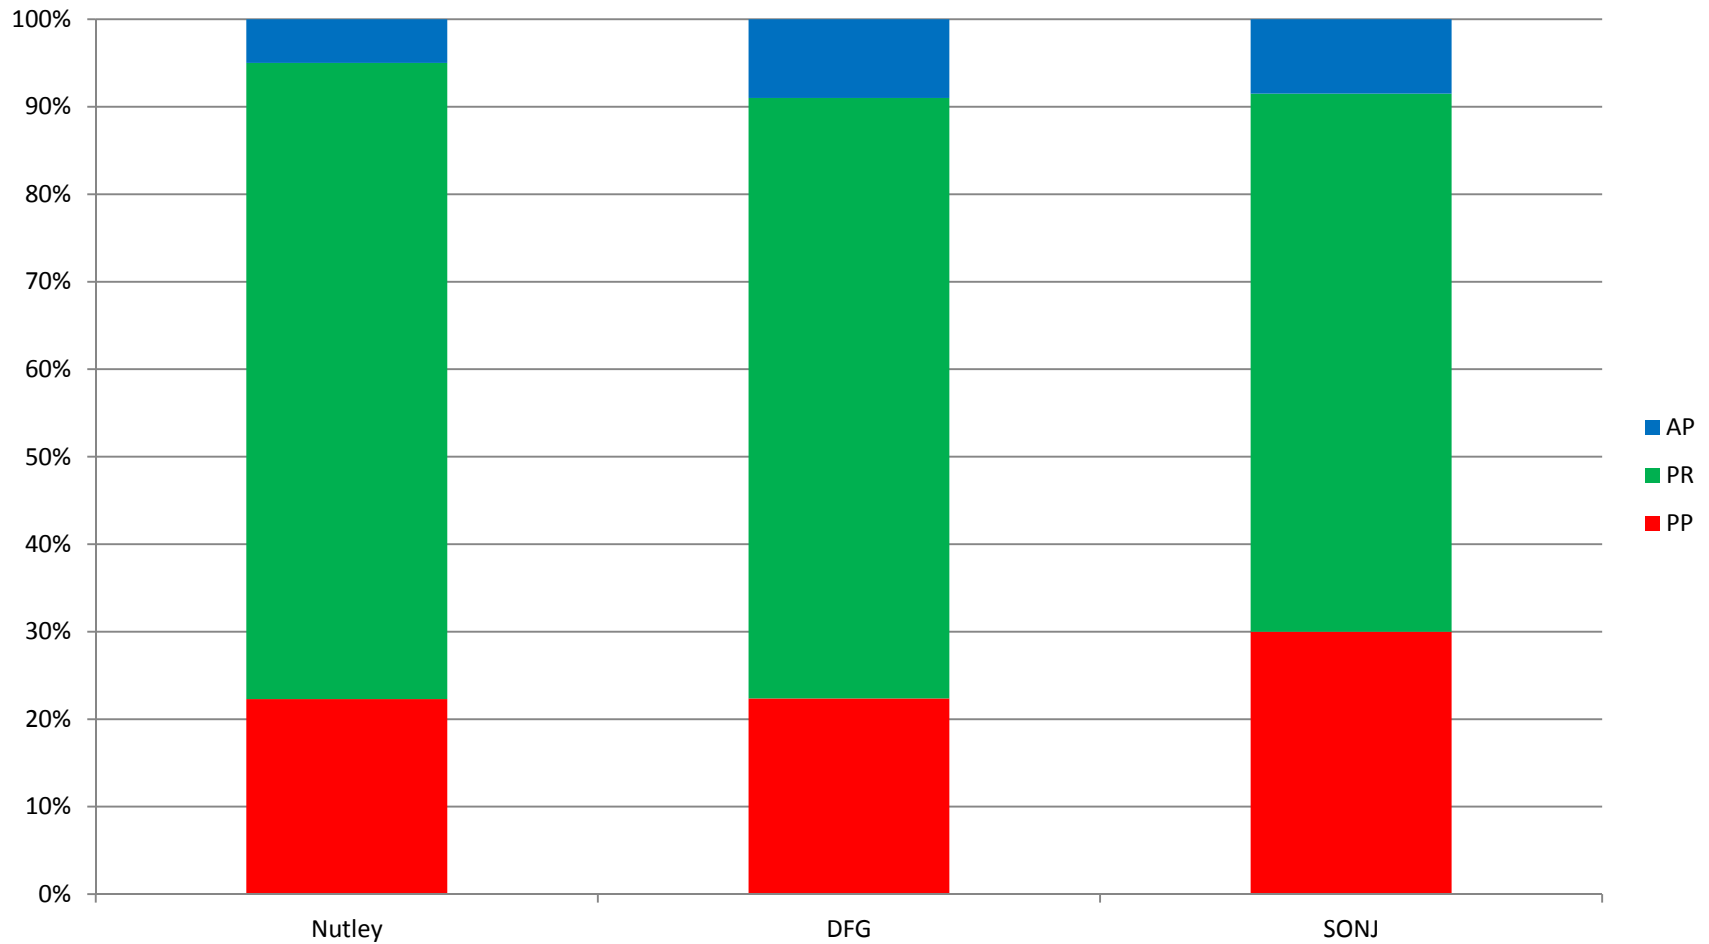

An Initial Examination
December 19, 2011

2011 Student Performance Data

100% Stacked Column

Multiple Data Sets

Language Arts
Mathematics
Science

Grade 4

Grade 4 – Language Arts Total Population

Grade 4 – Language Arts General Population