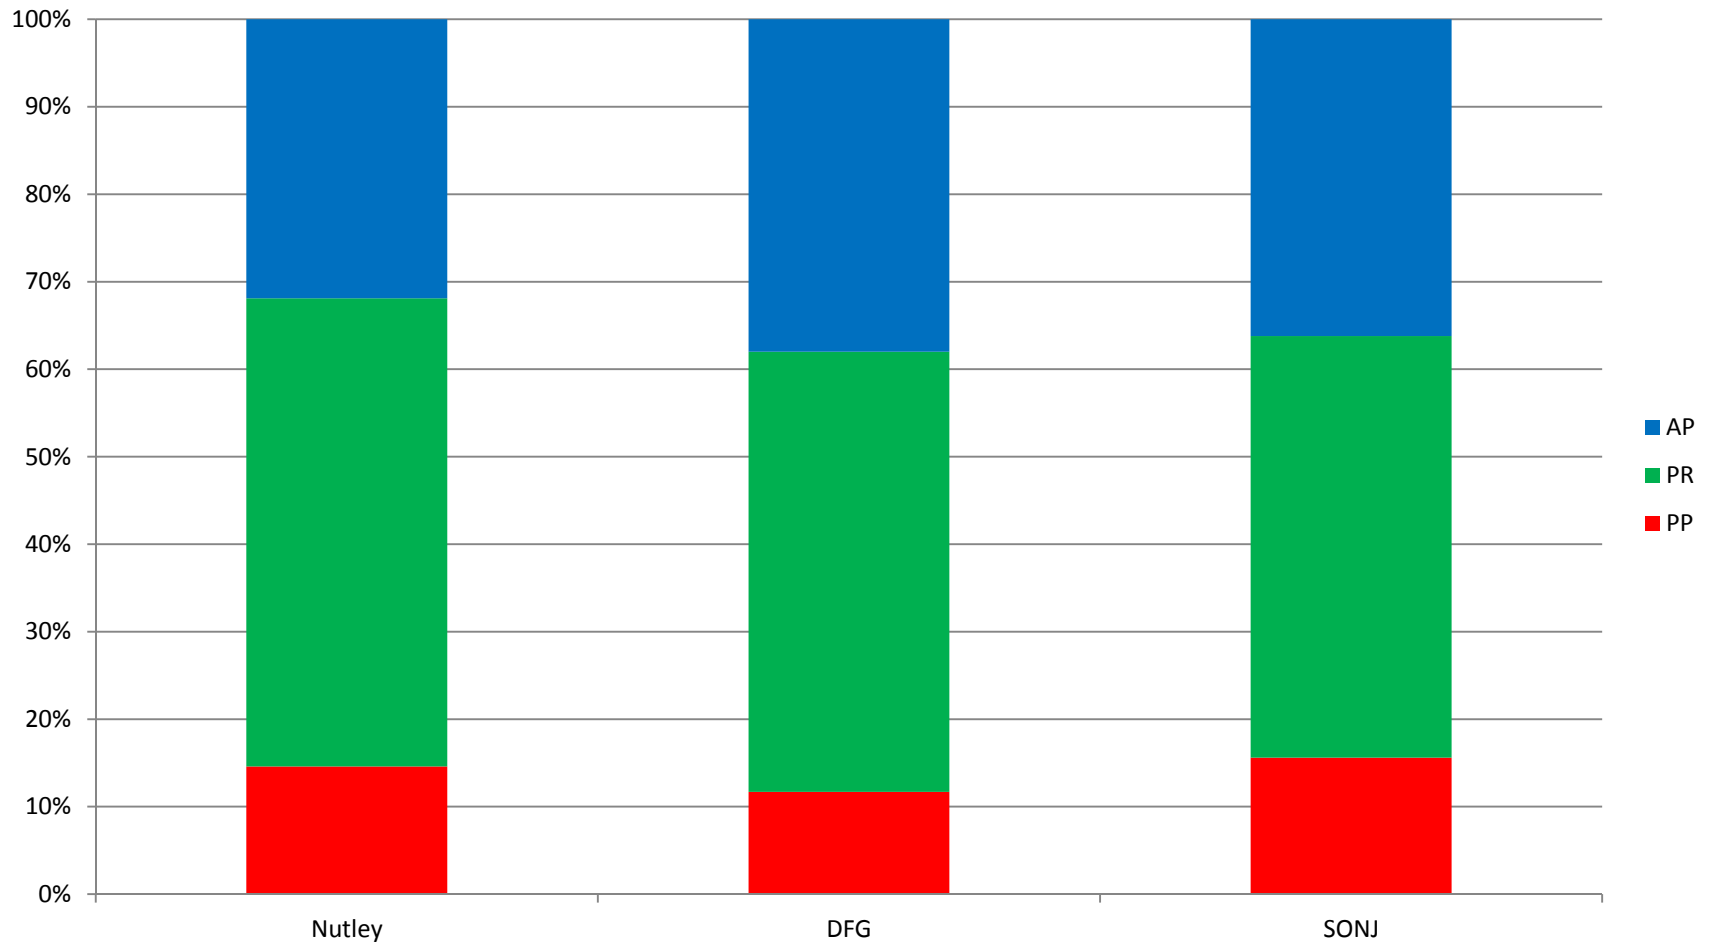

Grade 4 – Mathematics General Population