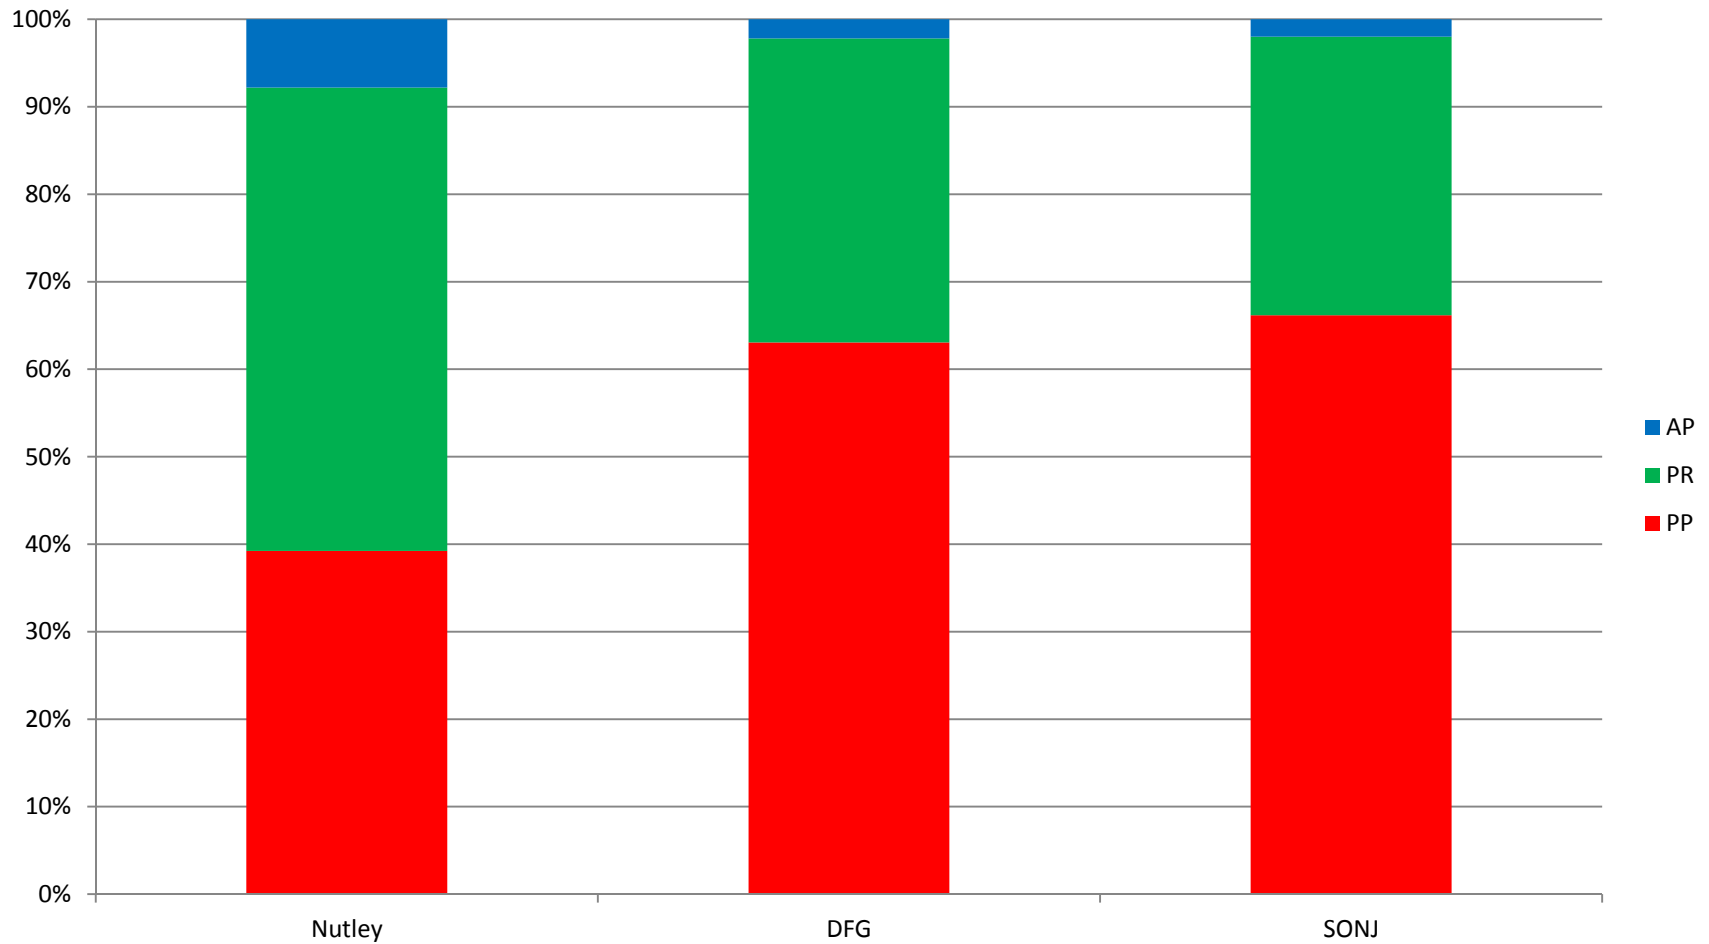

Grade 4 – Language Arts Special Education