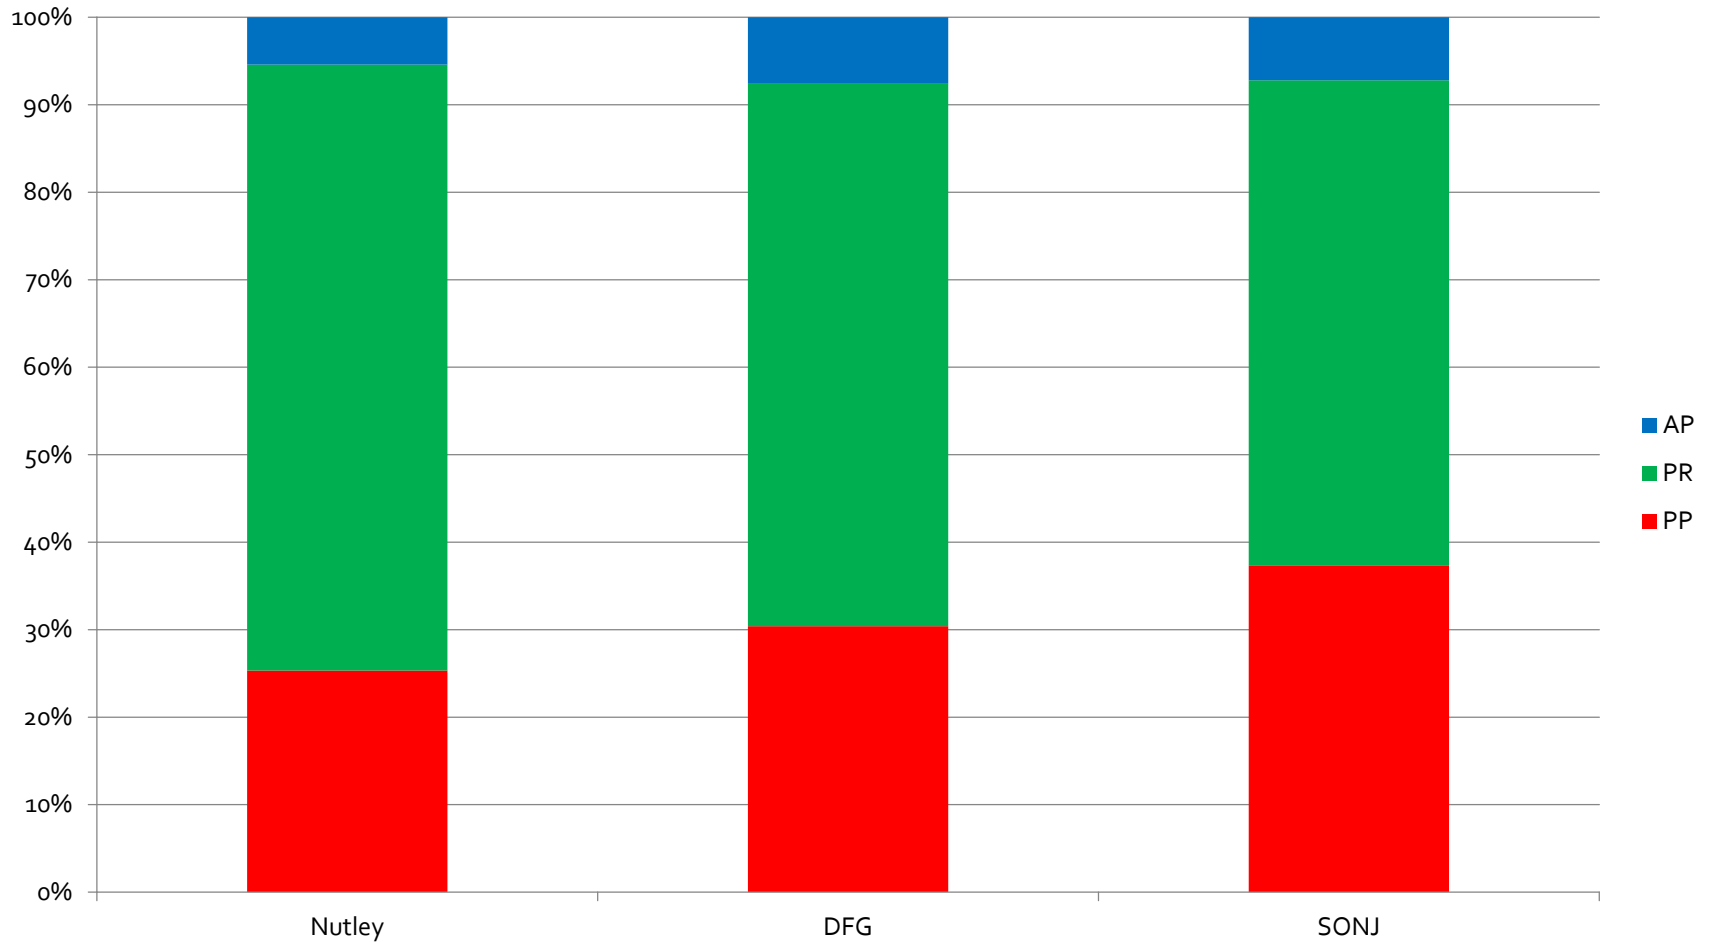

An Initial Examination
December 19, 2011

2011 Student Performance Data

100% Stacked Column

Multiple Data Sets

Language Arts
Mathematics
Science

Grade 4

Grade 4 – Language Arts Total Population

Grade 4 – Language Arts General Population