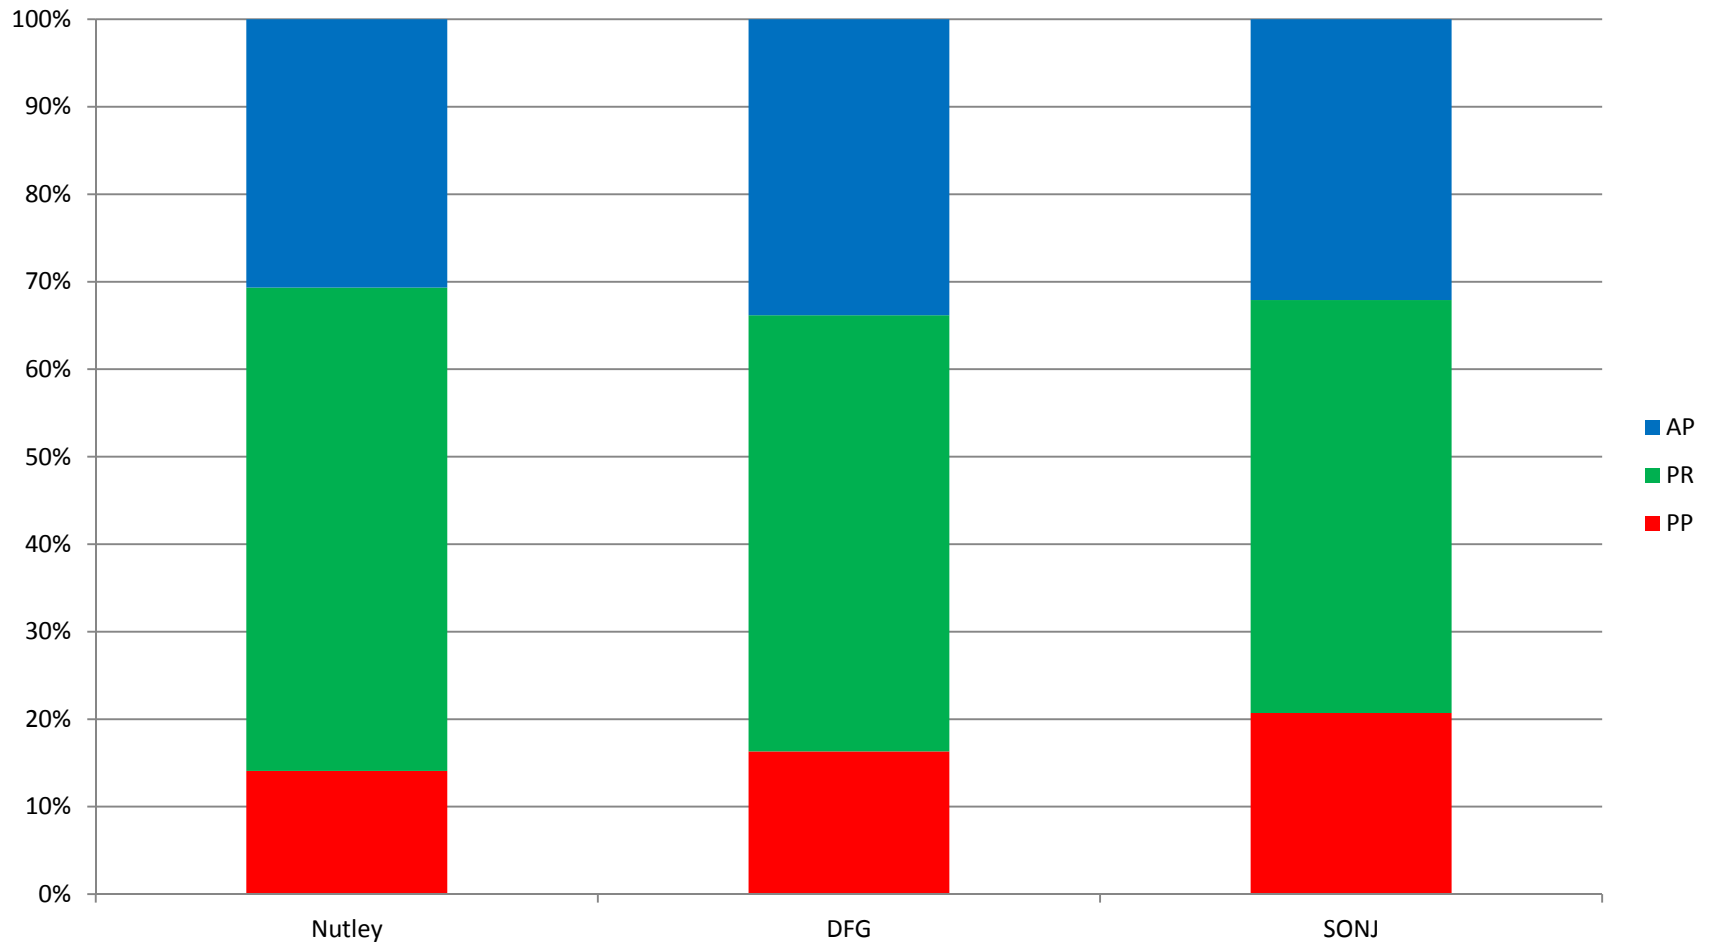

Grade 4 – Mathematics Total Population